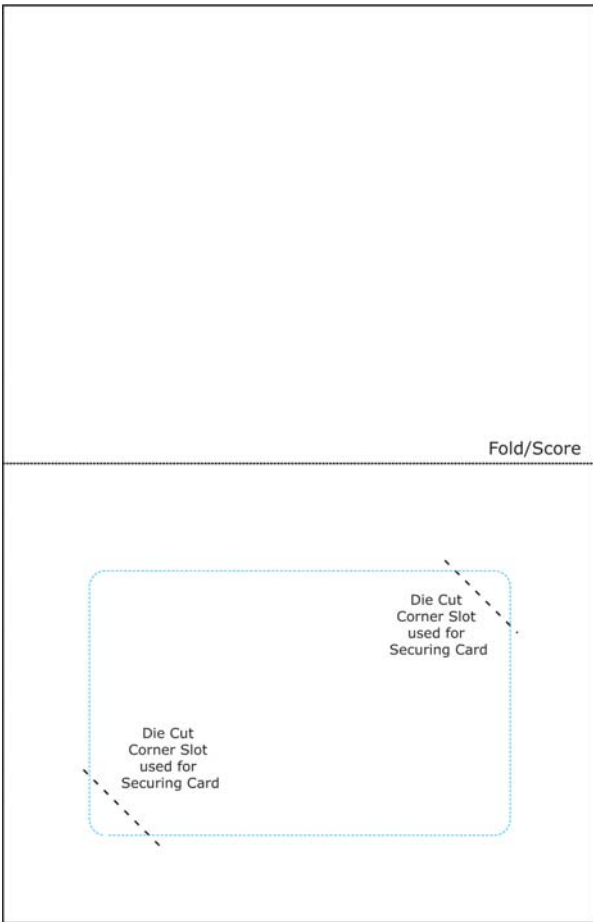

Stock: 100# Brilliant White Satin

Colors: Prints 1/0 to 4/4

Dimensions:

- Unfolded: 5.5" (w) x 8.25" (h)
- Folded: 5.5" (w) x 4.125" (h)

Optional Services

- Card Affixing/Tipping
- Inventory Warehousing
- Mail Order Fulfillment
- Packaging