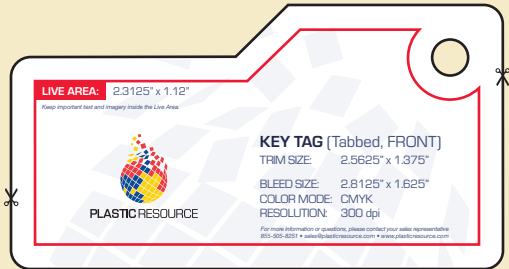

BLEED: Extend background design to cover yellow border. All images and text in this area will be trimmed!

BLEED: Extend background design to cover yellow border. All images and text in this area will be trimmed!

BLEED: Extend background design to cover yellow border. All images and text in this area will be trimmed!

LIVE AREA:

2.3125" x .4125"

Keep important text and imagery inside the Live Area.

**To ensure scanning registration, a white box may be required behind barcodes.*

01234567890

LIVE AREA:

2.3125" x .1"

Keep important text and imagery inside the Live Area.

BLEED: Extend background design to cover yellow border. All images and text in this area will be trimmed!